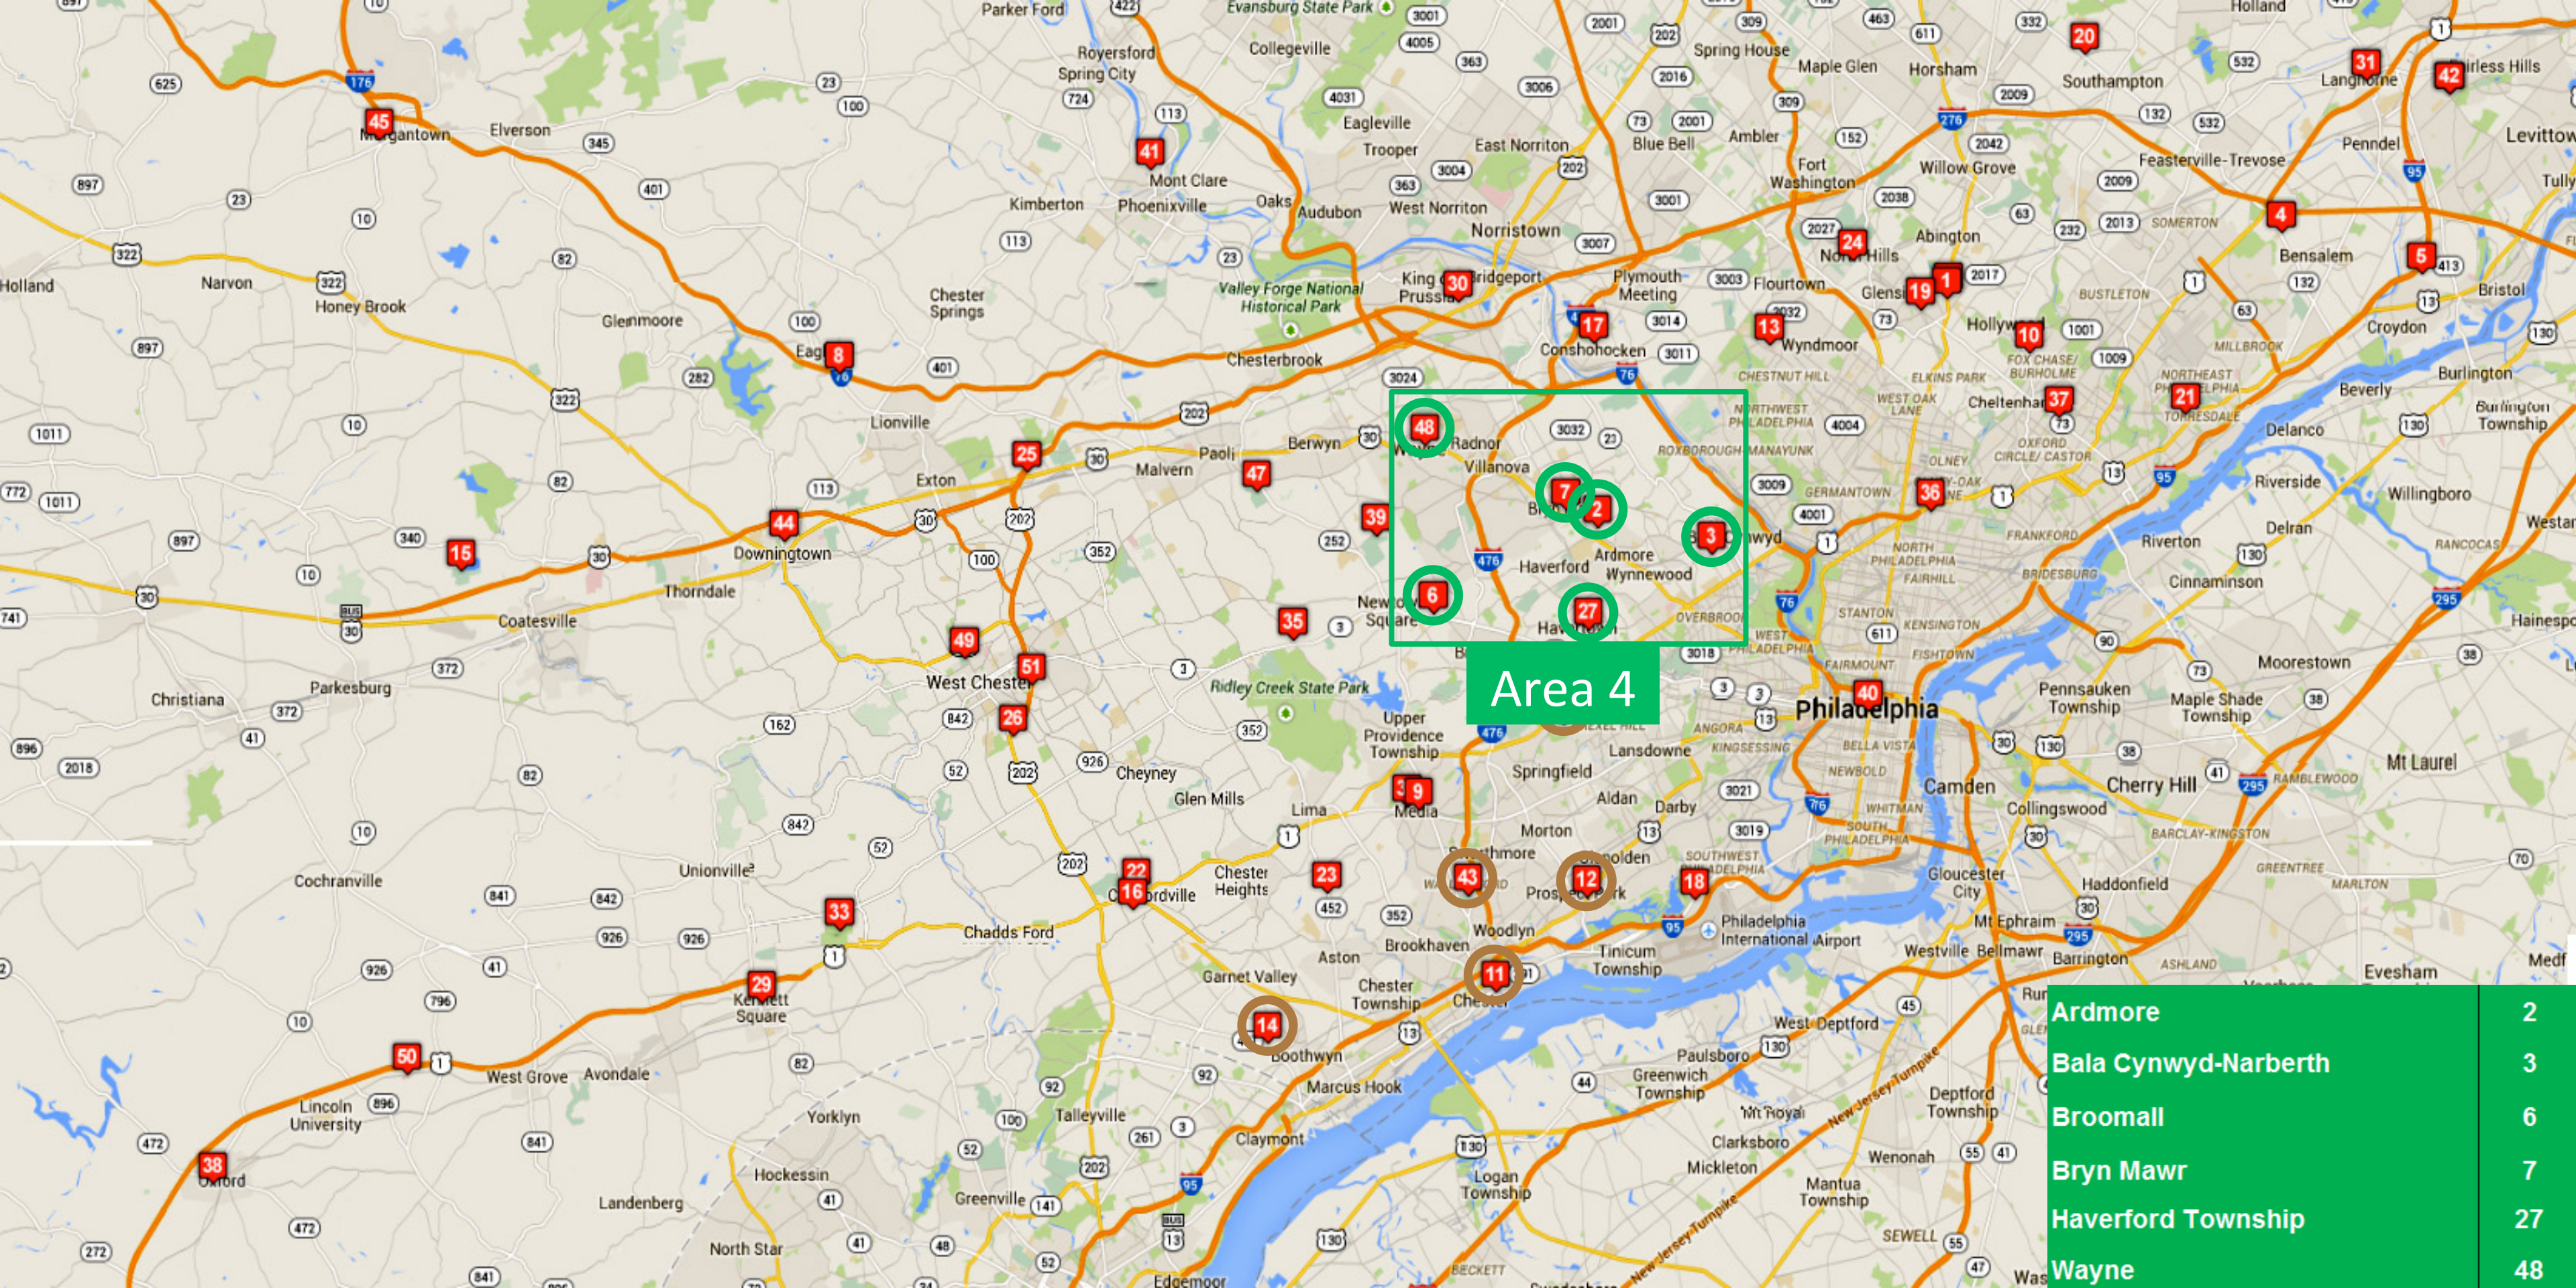

Area 6

Area 2

Area 5

Area 1

Area 4

Area 3

Area 8

Area 7

Area 9

Area 1

Bensalem	4
Bristol	5
Feasterville	20
Langhorne	31
Levittown-Fairless Hills	32
Shady Brook	42

Area 4

Ardmore	2
Bala Cynwyd-Narberth	3
Broomall	6
Bryn Mawr	7
Haverford Township	27
Wayne	48

Area 5

Central Delaware County	9
King of Prussia	30
Media	34
Newtown Square	35
Paoli-Malvern-Berwyn	39
Upper Main Line (Berywn-Paoli)	47

Area 6

Central Chester County	8
Coatesville	15
Great Valley (Exton-Frazer)	25
Phoenixville	41
Thorndale	44

Area 7

Chester	11
Chester Pike	12
Chichester	14
Swarthmore	43
Upper Darby-Lansdowne	46

Area 8

Concordville-Chadds Ford	16
Glen Mills	22
Glen Riddle	23
Greater West Chester Sunrise	26
West Chester	49
Westtown-Goshen	51