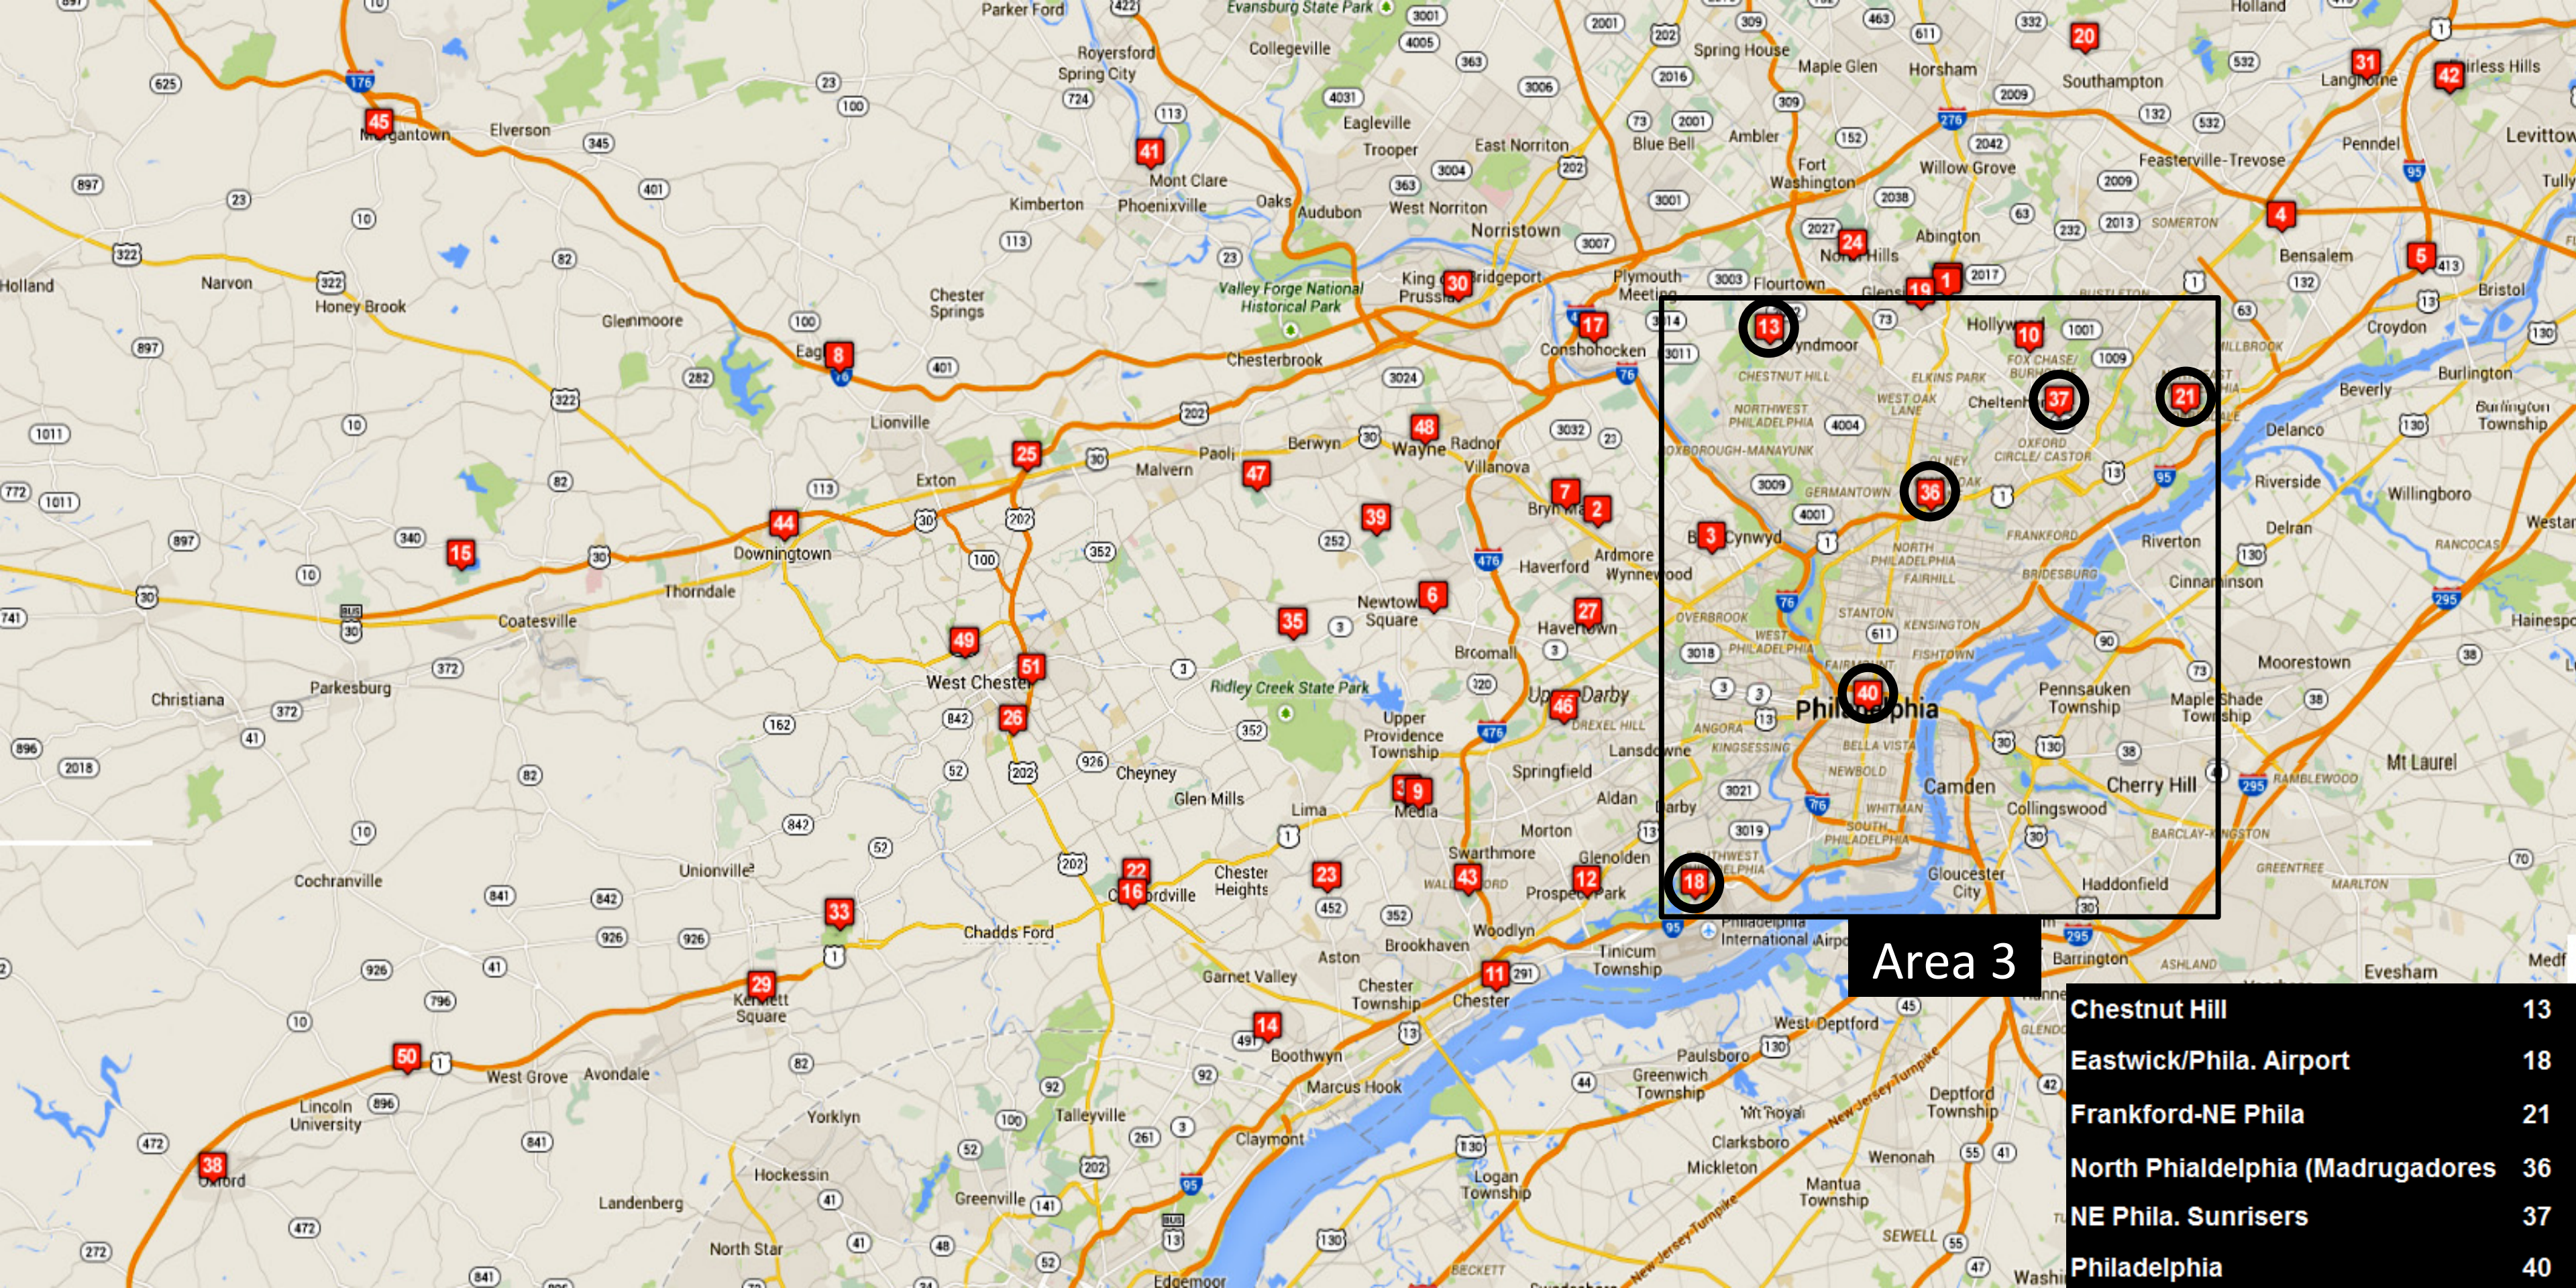

Area 6

Area 2

Area 5

Area 1

Area 4

Area 3

Area 8

Area 7

Area 9

Area 1

Bensalem	4
Bristol	5
Feasterville	20
Langhorne	31
Levittown-Fairless Hills	32
Shady Brook	42

Area 4

Ardmore	2
Bala Cynwyd-Narberth	3
Broomall	6
Bryn Mawr	7
Haverford Township	27
Wayne	48

Area 5

Central Delaware County	9
King of Prussia	30
Media	34
Newtown Square	35
Paoli-Malvern-Berwyn	39
Upper Main Line (Berywn-Paoli)	47

Area 6

Central Chester County	8
Coatesville	15
Great Valley (Exton-Frazer)	25
Phoenixville	41
Thorndale	44

Area 7

Chester	11
Chester Pike	12
Chichester	14
Swarthmore	43
Upper Darby-Lansdowne	46

Area 8

Concordville-Chadds Ford	16
Glen Mills	22
Glen Riddle	23
Greater West Chester Sunrise	26
West Chester	49
Westtown-Goshen	51