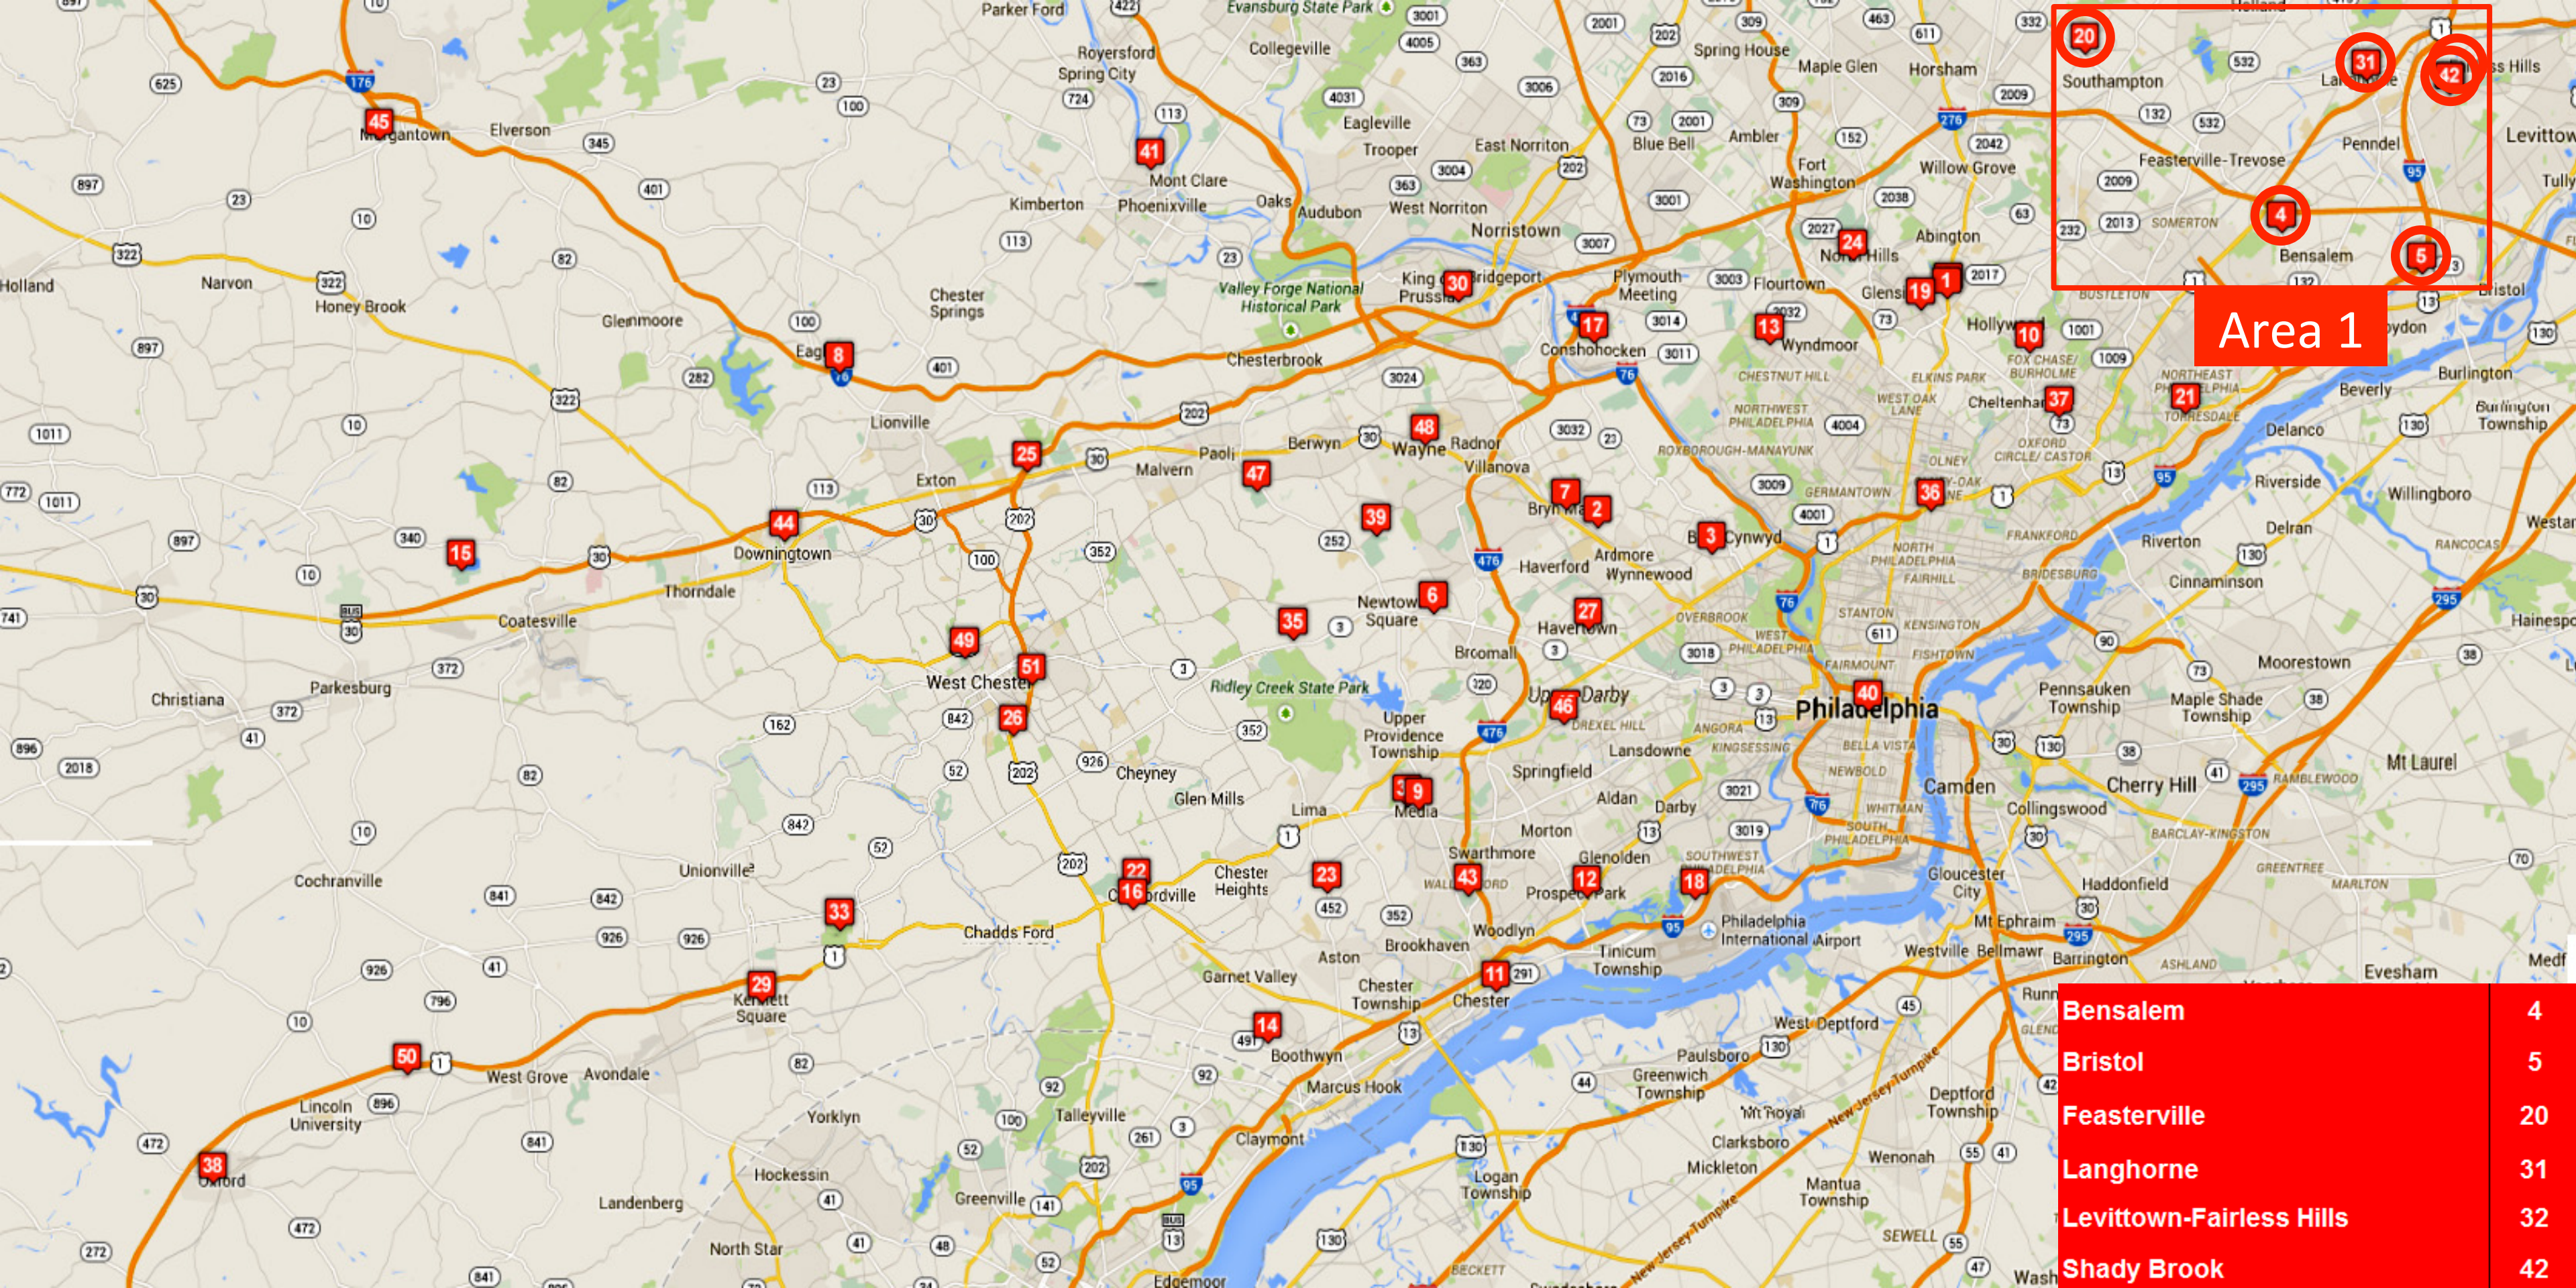

Area 6

Area 2

Area 5

Area 1

Area 4

Area 3

Area 8

Area 7

Area 9

Area 1

Bensalem	4
Bristol	5
Feasterville	20
Langhorne	31
Levittown-Fairless Hills	32
Shady Brook	42

Area 4

Ardmore	2
Bala Cynwyd-Narberth	3
Broomall	6
Bryn Mawr	7
Haverford Township	27
Wayne	48

Area 5

Central Delaware County	9
King of Prussia	30
Media	34
Newtown Square	35
Paoli-Malvern-Berwyn	39
Upper Main Line (Berywn-Paoli)	47

Area 6

Central Chester County	8
Coatesville	15
Great Valley (Exton-Frazer)	25
Phoenixville	41
Thorndale	44

Area 7

Chester	11
Chester Pike	12
Chichester	14
Swarthmore	43
Upper Darby-Lansdowne	46

Area 8

Concordville-Chadds Ford	16
Glen Mills	22
Glen Riddle	23
Greater West Chester Sunrise	26
West Chester	49
Westtown-Goshen	51