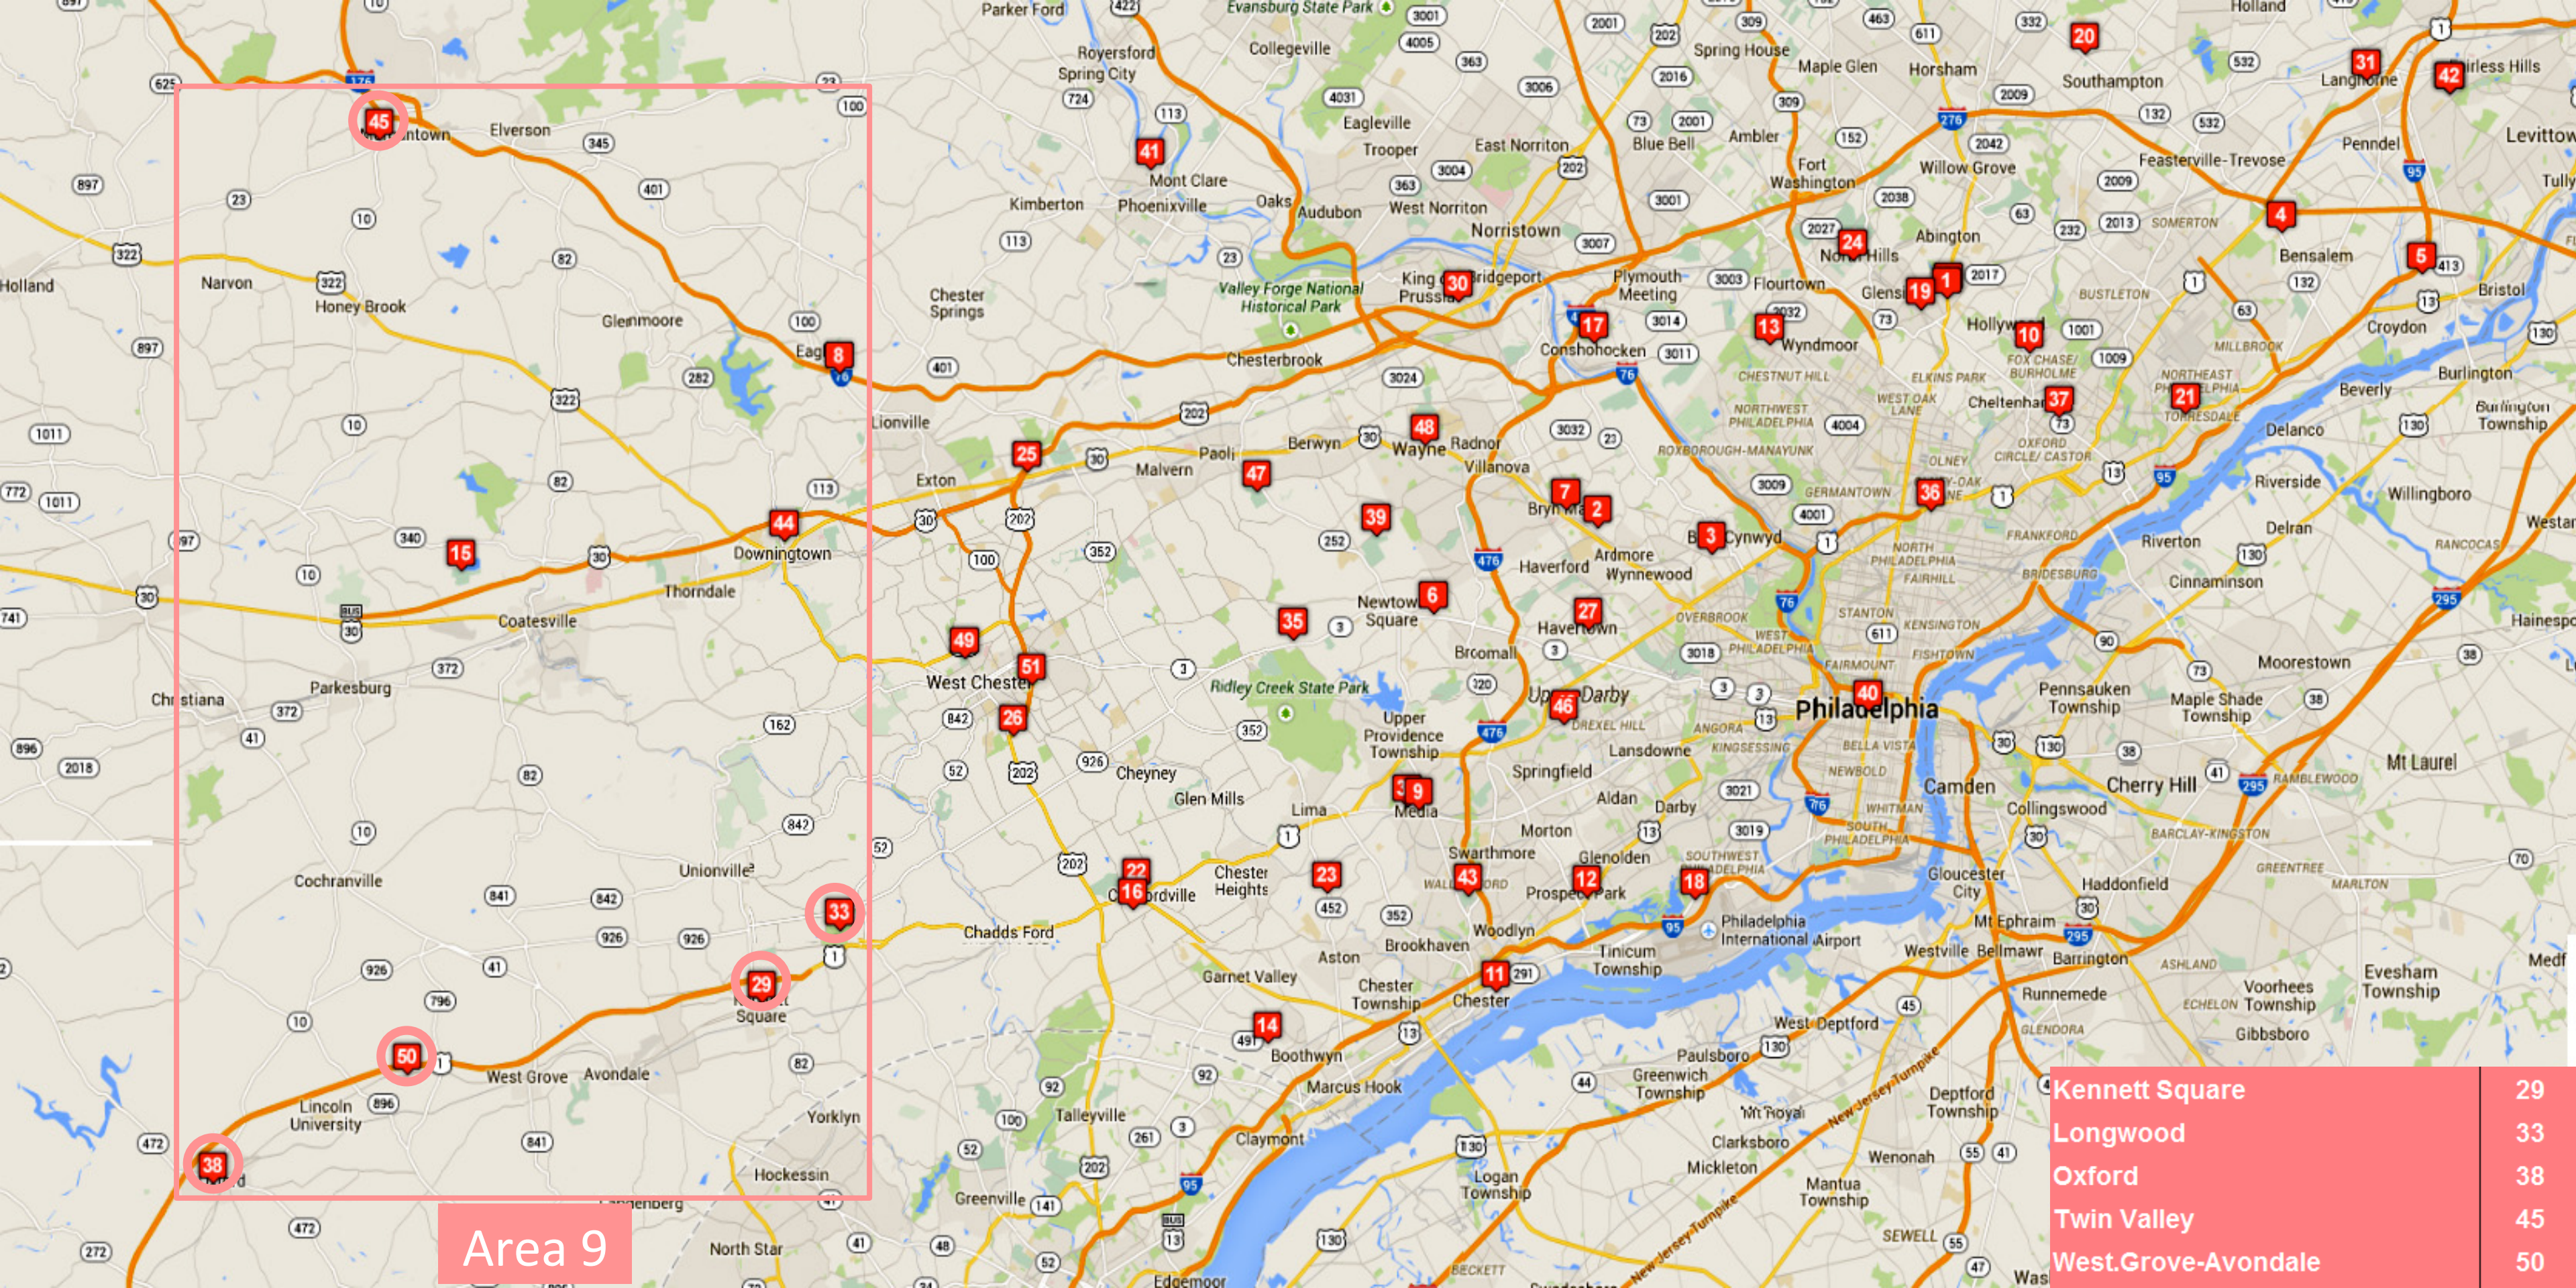

Area 9

Area 1

Bensalem	4
Bristol	5
Feasterville	20
Langhorne	31
Levittown-Fairless Hills	32
Shady Brook	42

Area 4

Ardmore	2
Bala Cynwyd-Narberth	3
Broomall	6
Bryn Mawr	7
Haverford Township	27
Wayne	48

Area 5

Central Delaware County	9
King of Prussia	30
Media	34
Newtown Square	35
Paoli-Malvern-Berwyn	39
Upper Main Line (Berywn-Paoli)	47

Area 6

Central Chester County	8
Coatesville	15
Great Valley (Exton-Frazer)	25
Phoenixville	41
Thorndale	44

Area 7

Chester	11
Chester Pike	12
Chichester	14
Swarthmore	43
Upper Darby-Lansdowne	46

Area 8

Concordville-Chadds Ford	16
Glen Mills	22
Glen Riddle	23
Greater West Chester Sunrise	26
West Chester	49
Westtown-Goshen	51

Area 9

Kennett Square	29
Longwood	33
Oxford	38
Twin Valley	45
West.Grove-Avondale	50