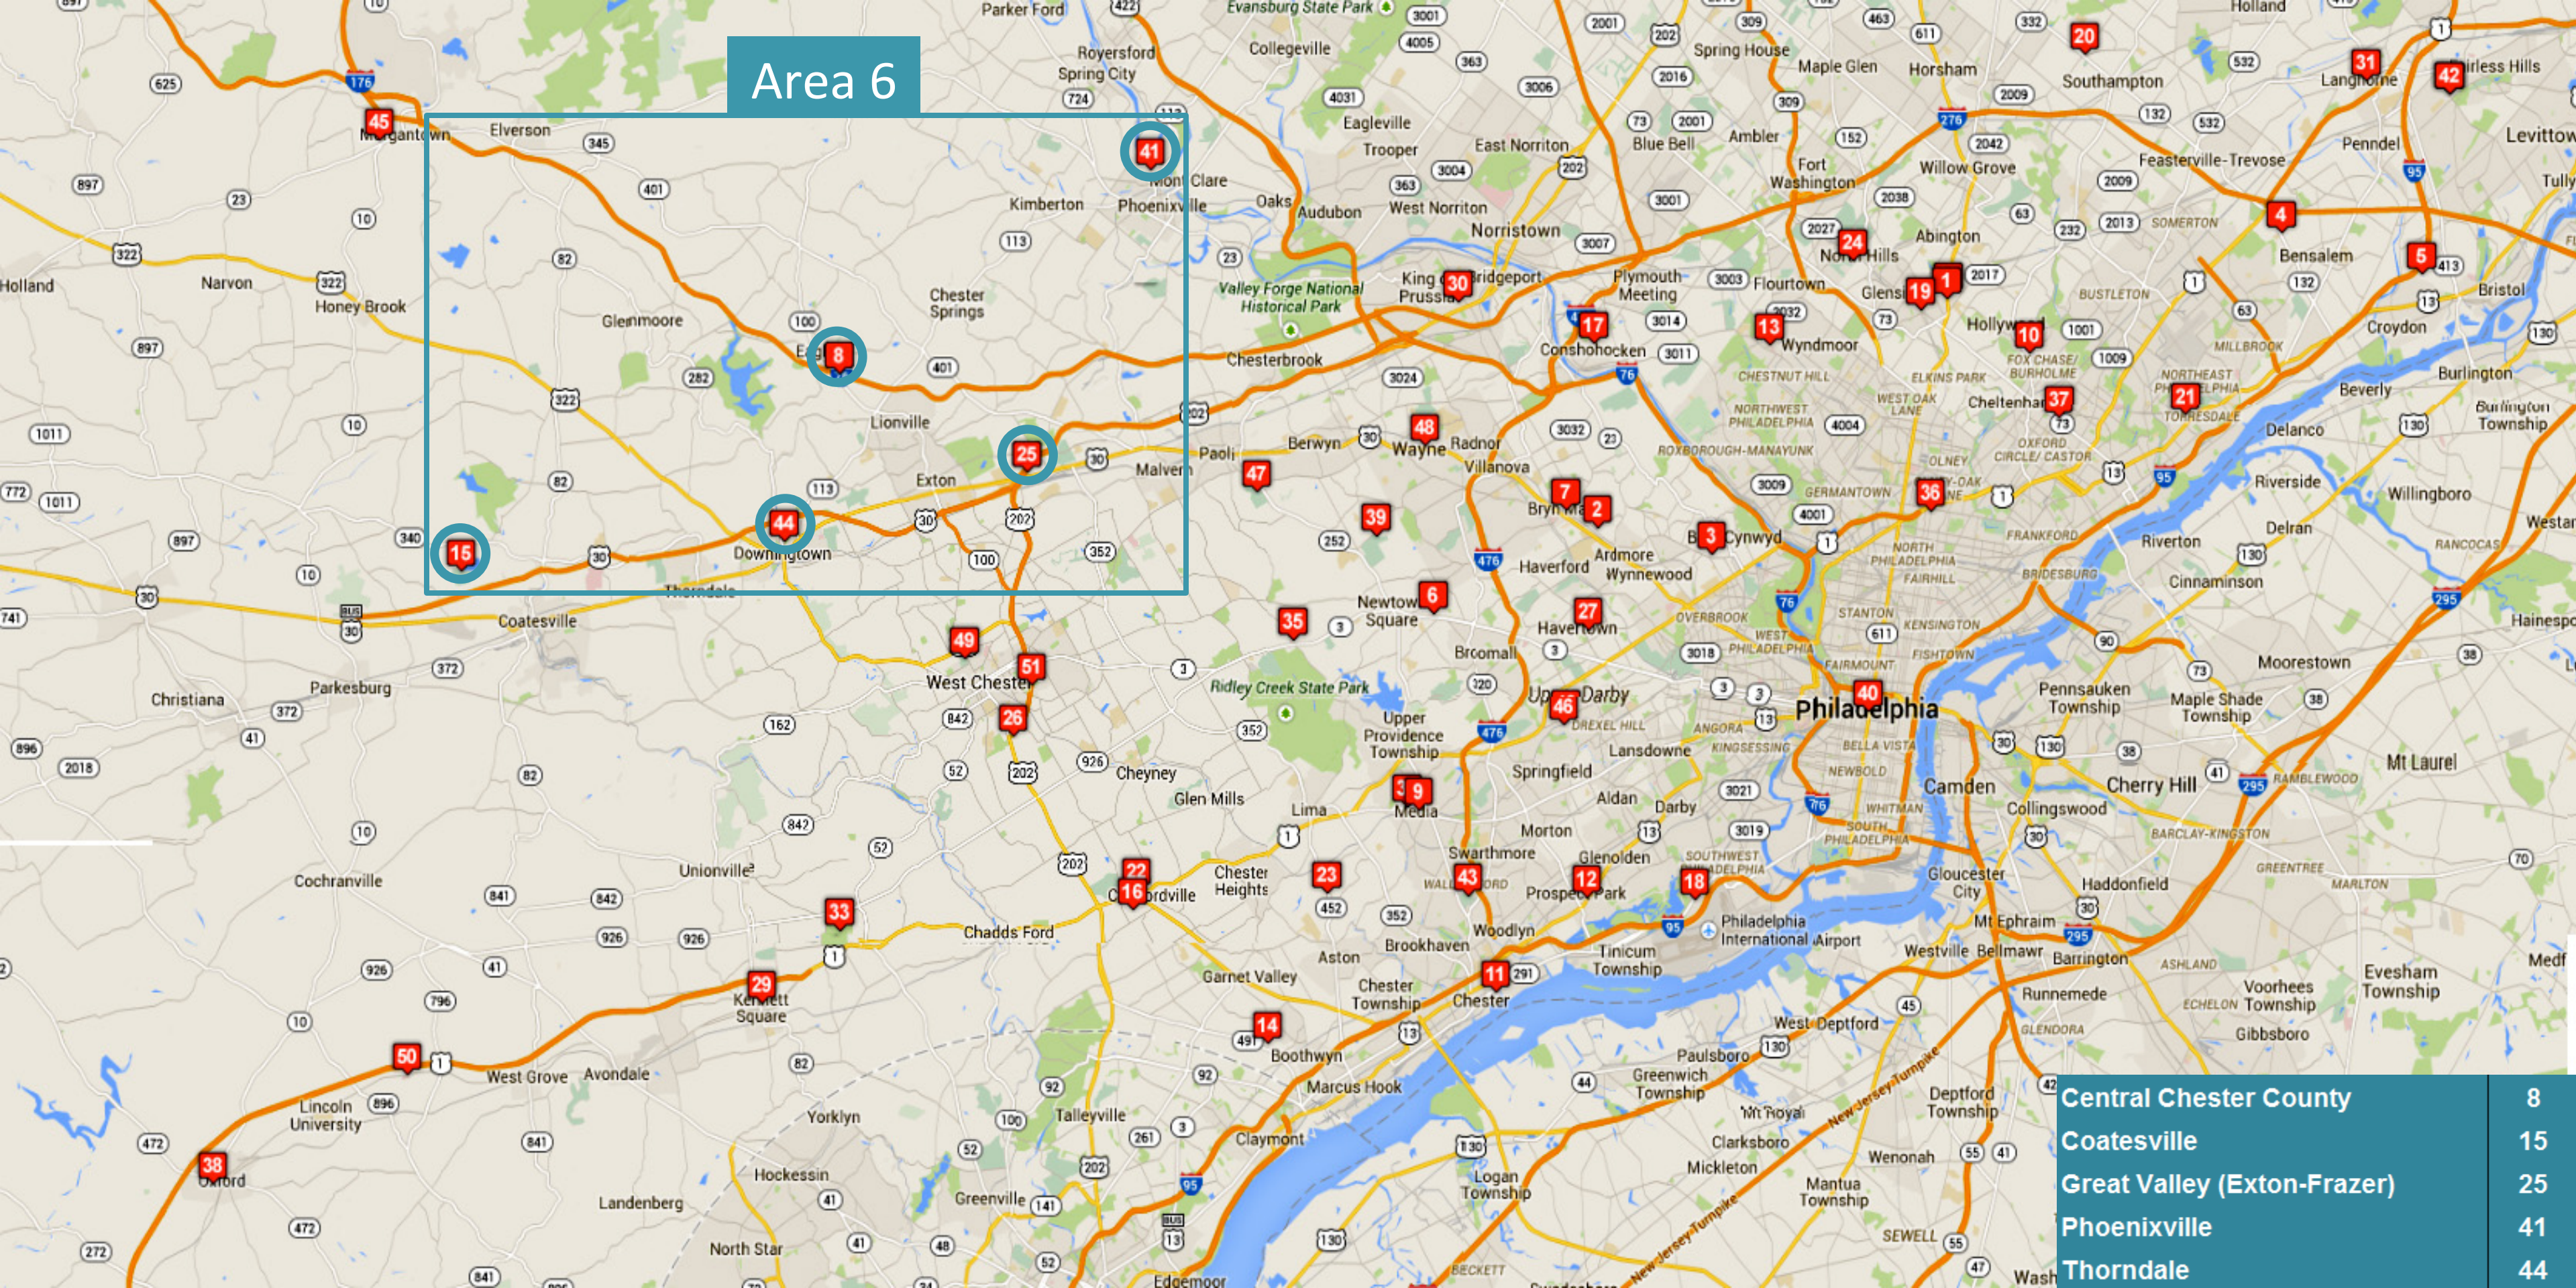

Area 9

Area 1

Bensalem	4
Bristol	5
Feasterville	20
Langhorne	31
Levittown-Fairless Hills	32
Shady Brook	42

Area 4

Ardmore	2
Bala Cynwyd-Narberth	3
Broomall	6
Bryn Mawr	7
Haverford Township	27
Wayne	48

Area 5

Central Delaware County	9
King of Prussia	30
Media	34
Newtown Square	35
Paoli-Malvern-Berwyn	39
Upper Main Line (Berywn-Paoli)	47

Area 6

Central Chester County	8
Coatesville	15
Great Valley (Exton-Frazer)	25
Phoenixville	41
Thorndale	44

Area 7

Chester	11
Chester Pike	12
Chichester	14
Swarthmore	43
Upper Darby-Lansdowne	46

Area 8

Concordville-Chadds Ford	16
Glen Mills	22
Glen Riddle	23
Greater West Chester Sunrise	26
West Chester	49
Westtown-Goshen	51

Area 9

Kennett Square	29
Longwood	33
Oxford	38
Twin Valley	45
West.Grove-Avondale	50