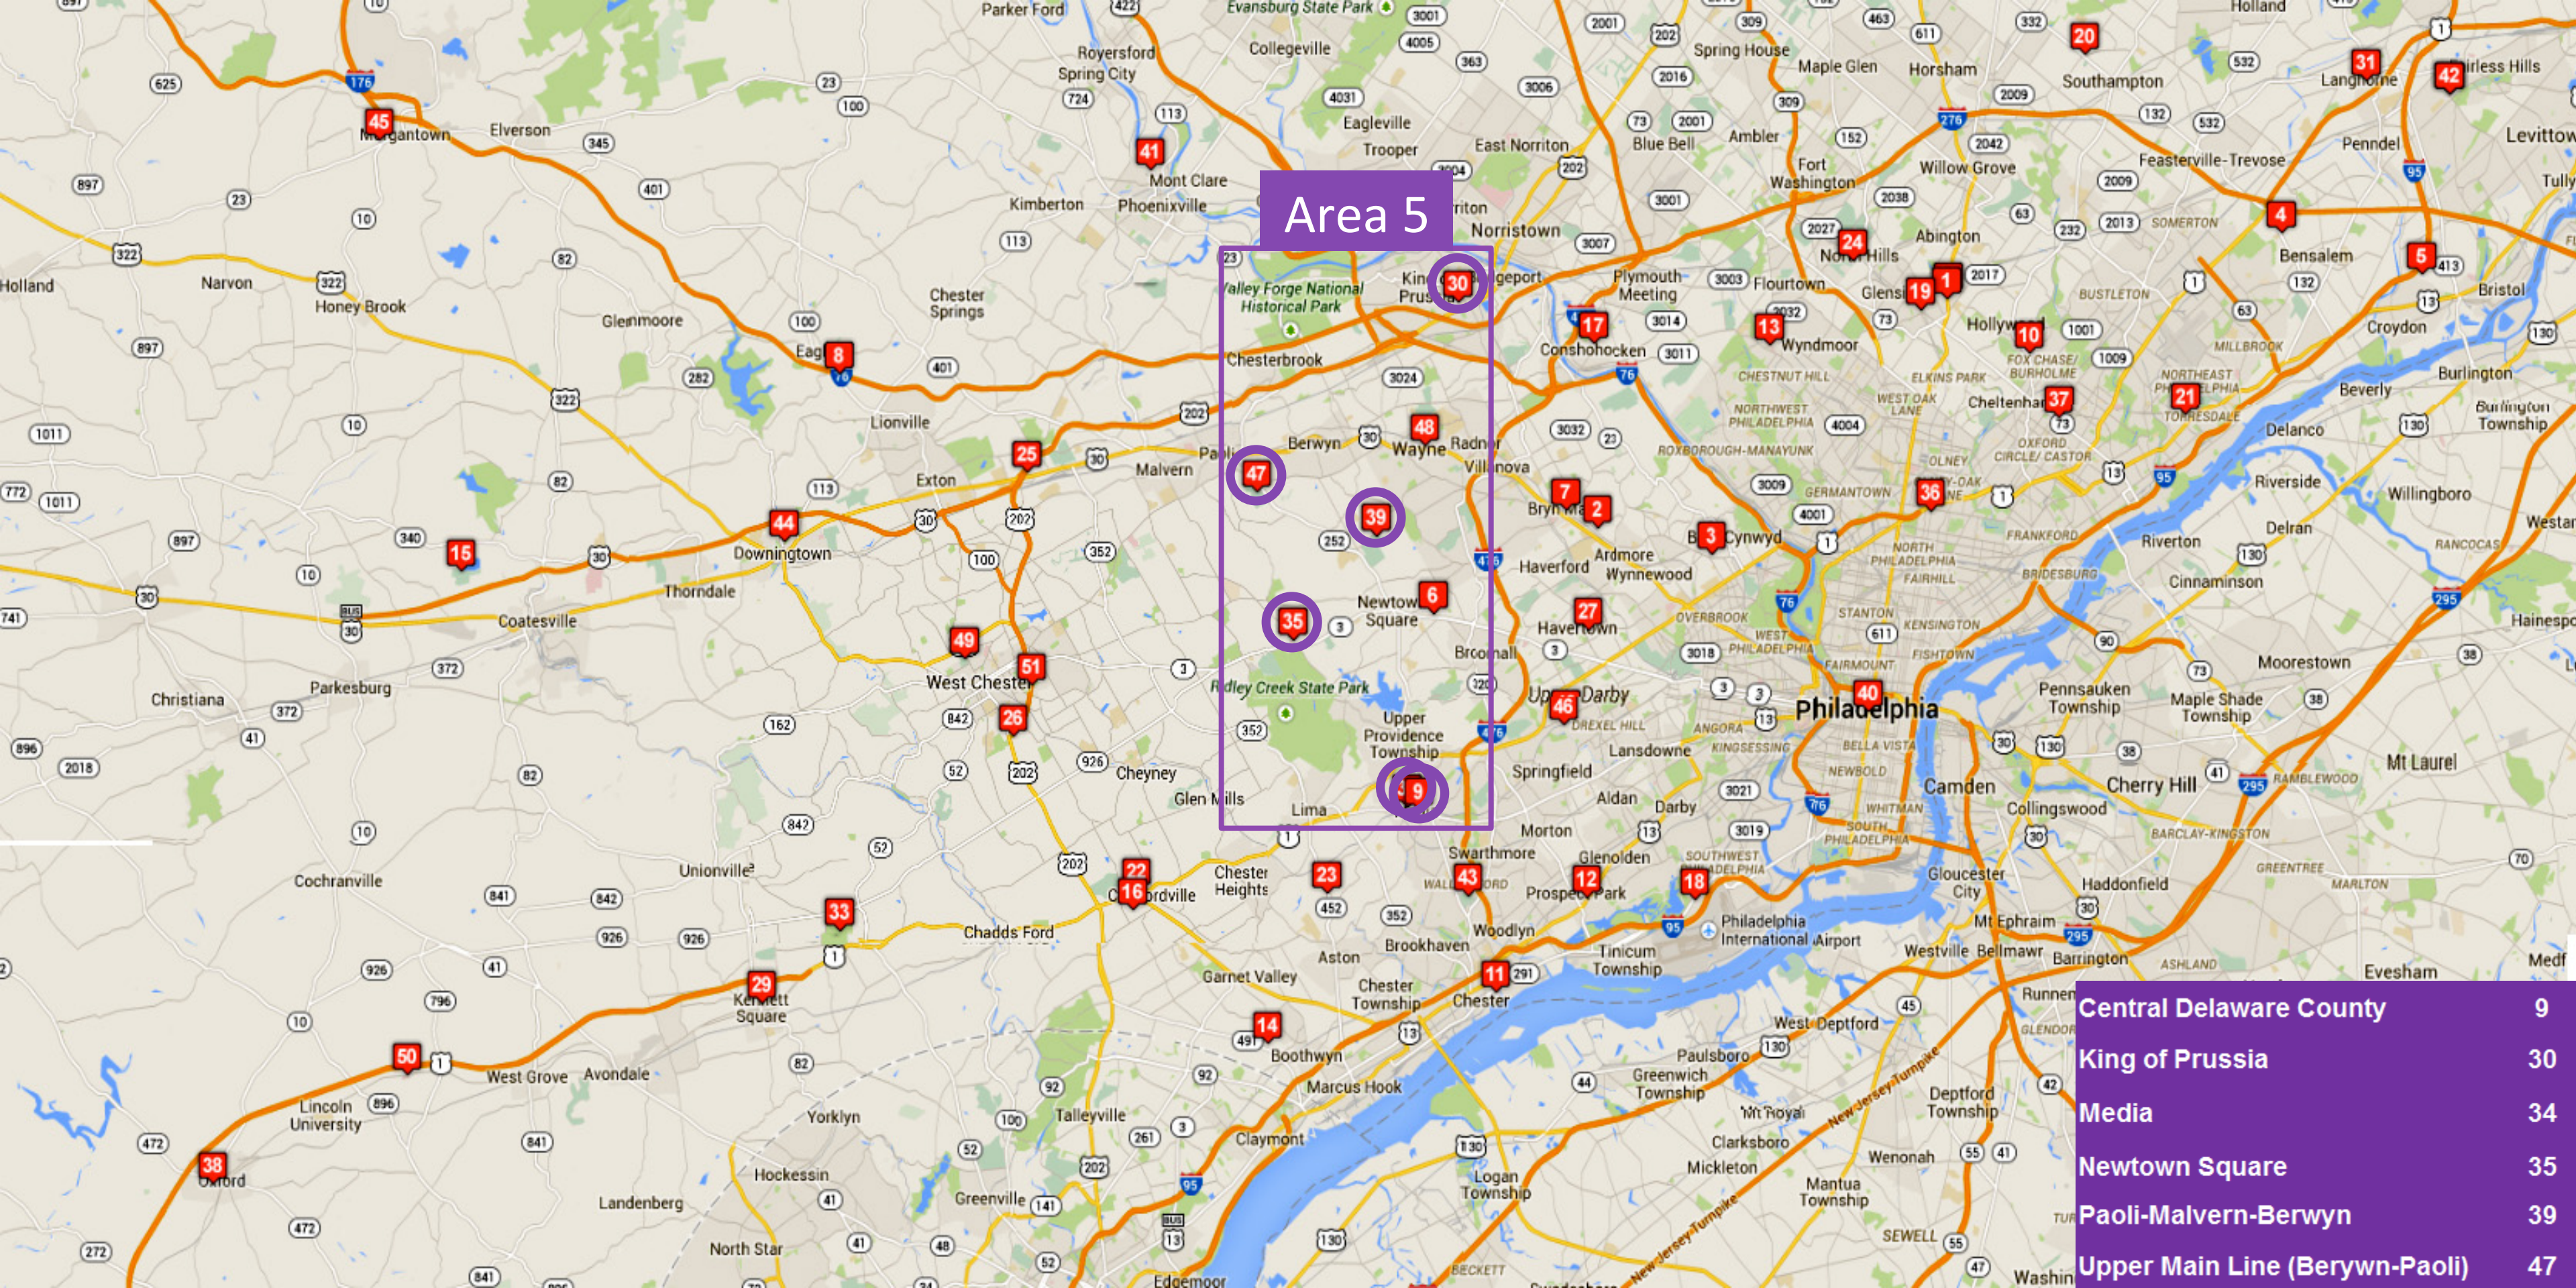

Area 9

Area 1

Bensalem	4
Bristol	5
Feasterville	20
Langhorne	31
Levittown-Fairless Hills	32
Shady Brook	42

Area 4

Ardmore	2
Bala Cynwyd-Narberth	3
Broomall	6
Bryn Mawr	7
Haverford Township	27
Wayne	48

Area 5

Central Delaware County	9
King of Prussia	30
Media	34
Newtown Square	35
Paoli-Malvern-Berwyn	39
Upper Main Line (Berywn-Paoli)	47

Area 6

Central Chester County	8
Coatesville	15
Great Valley (Exton-Frazer)	25
Phoenixville	41
Thorndale	44

Area 7

Chester	11
Chester Pike	12
Chichester	14
Swarthmore	43
Upper Darby-Lansdowne	46

Area 8

Concordville-Chadds Ford	16
Glen Mills	22
Glen Riddle	23
Greater West Chester Sunrise	26
West Chester	49
Westtown-Goshen	51

Area 9

Kennett Square	29
Longwood	33
Oxford	38
Twin Valley	45
West.Grove-Avondale	50