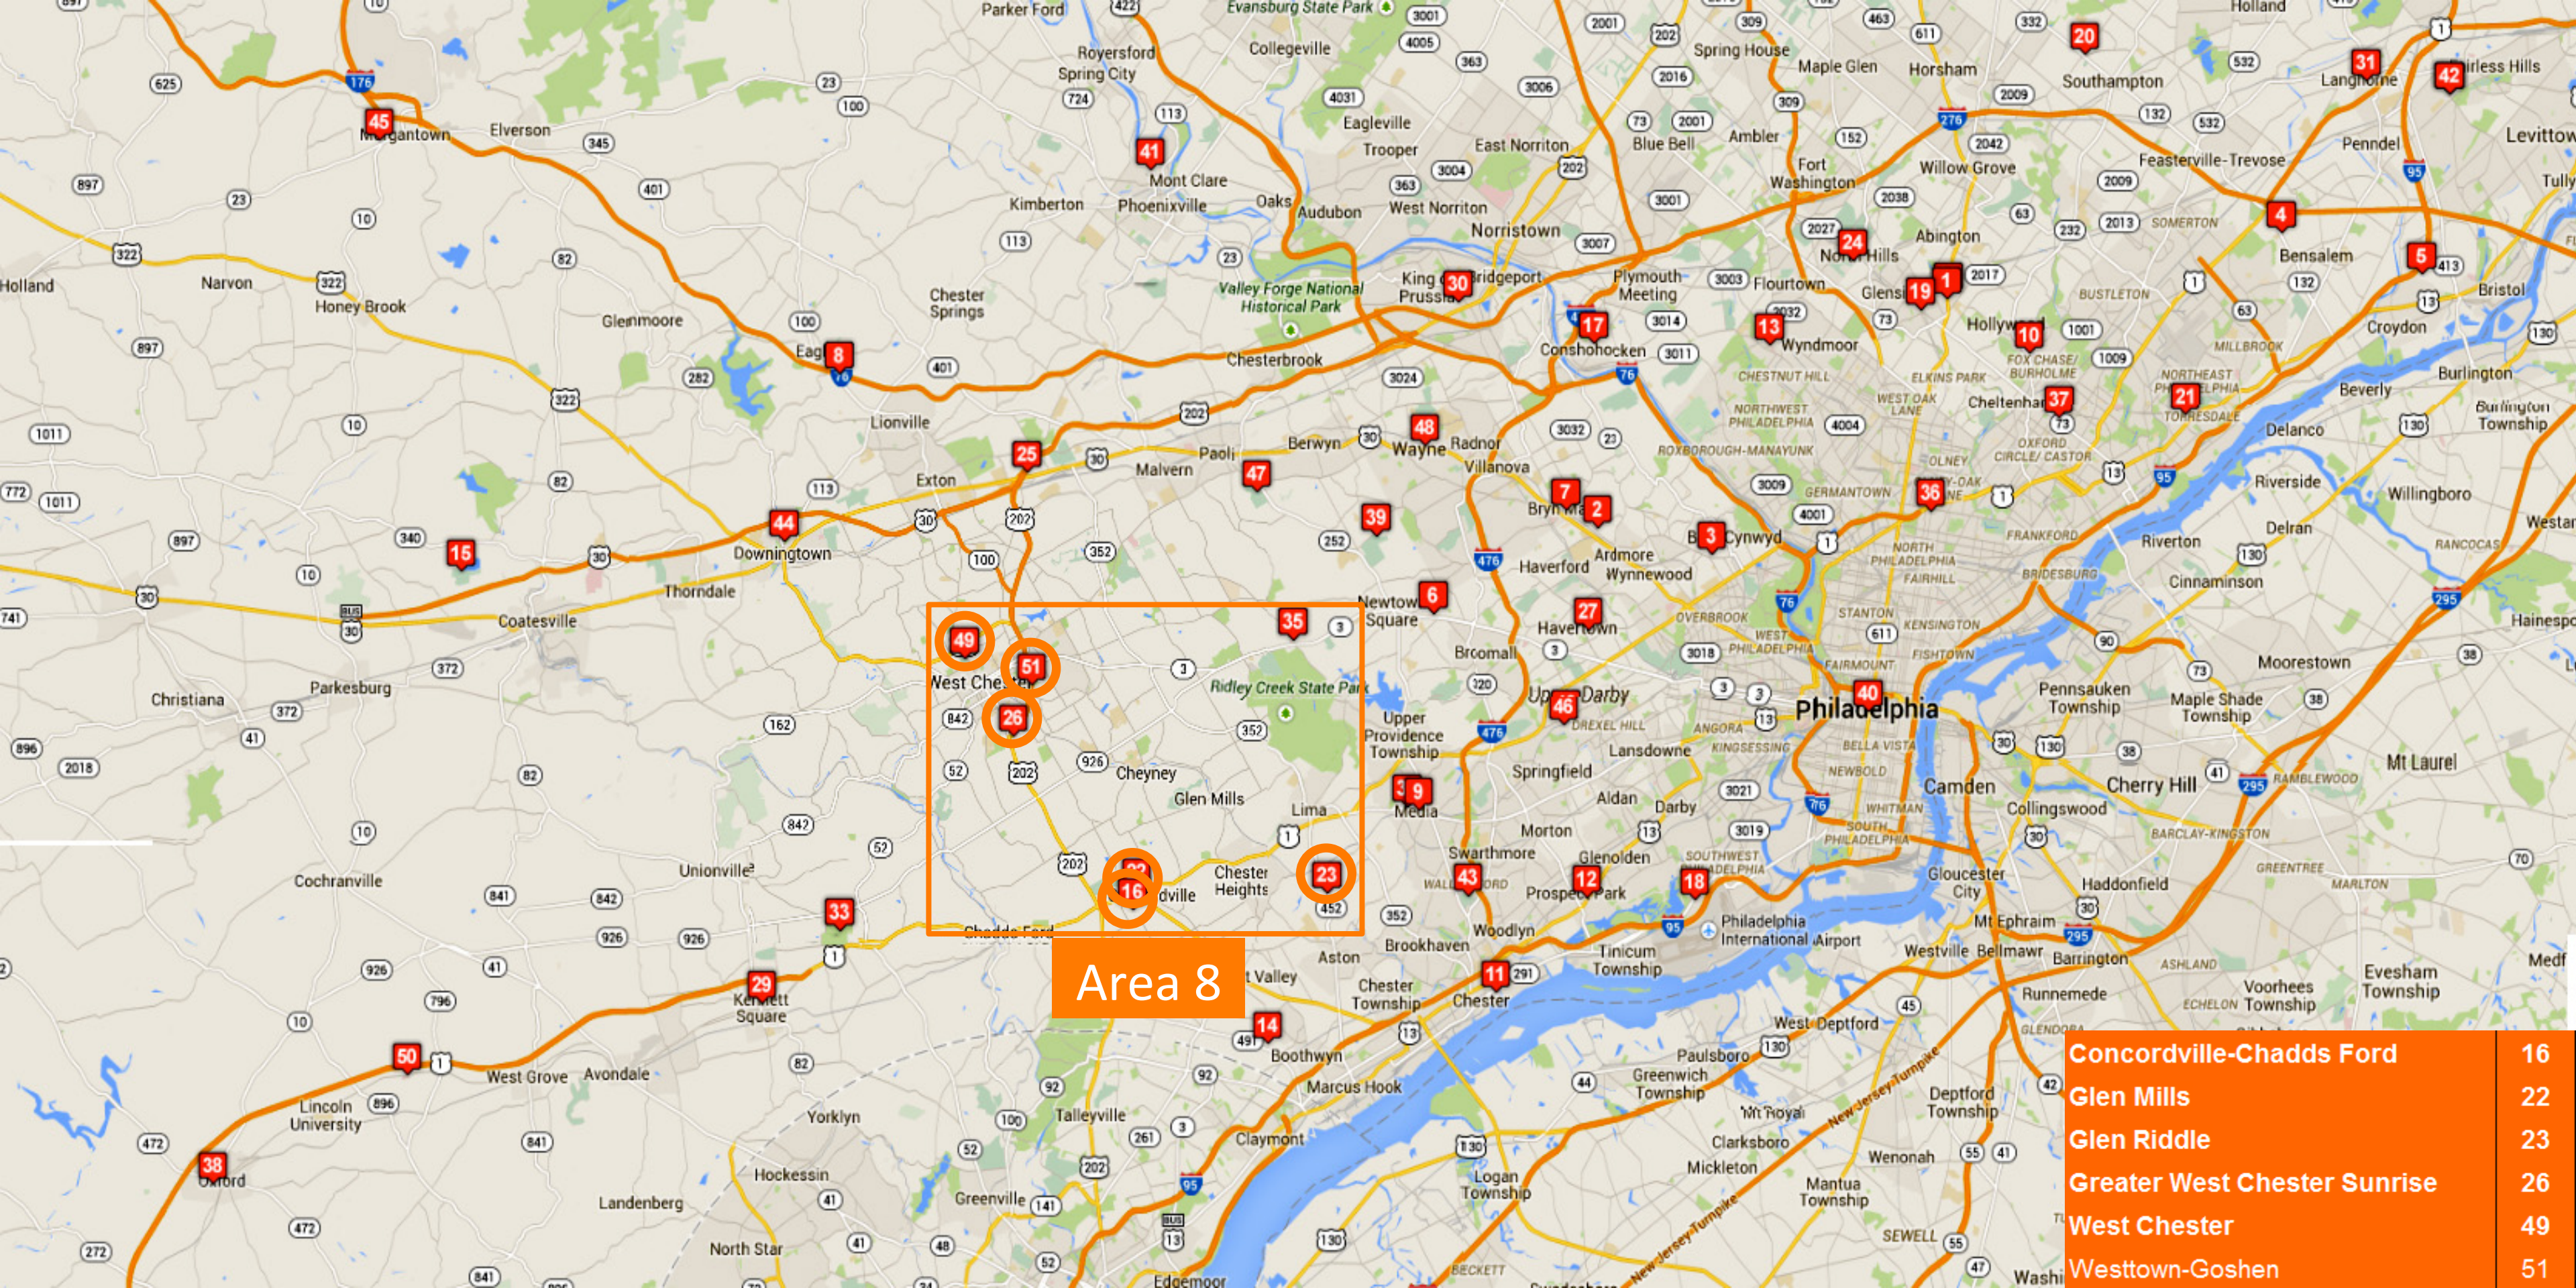

Area 9

Area 1

Bensalem	4
Bristol	5
Feasterville	20
Langhorne	31
Levittown-Fairless Hills	32
Shady Brook	42

Area 4

Ardmore	2
Bala Cynwyd-Narberth	3
Broomall	6
Bryn Mawr	7
Haverford Township	27
Wayne	48

Area 5

Central Delaware County	9
King of Prussia	30
Media	34
Newtown Square	35
Paoli-Malvern-Berwyn	39
Upper Main Line (Berywn-Paoli)	47

Area 6

Central Chester County	8
Coatesville	15
Great Valley (Exton-Frazer)	25
Phoenixville	41
Thorndale	44

Area 7

Chester	11
Chester Pike	12
Chichester	14
Swarthmore	43
Upper Darby-Lansdowne	46

Area 8

Concordville-Chadds Ford	16
Glen Mills	22
Glen Riddle	23
Greater West Chester Sunrise	26
West Chester	49
Westtown-Goshen	51

Area 9

Kennett Square	29
Longwood	33
Oxford	38
Twin Valley	45
West.Grove-Avondale	50