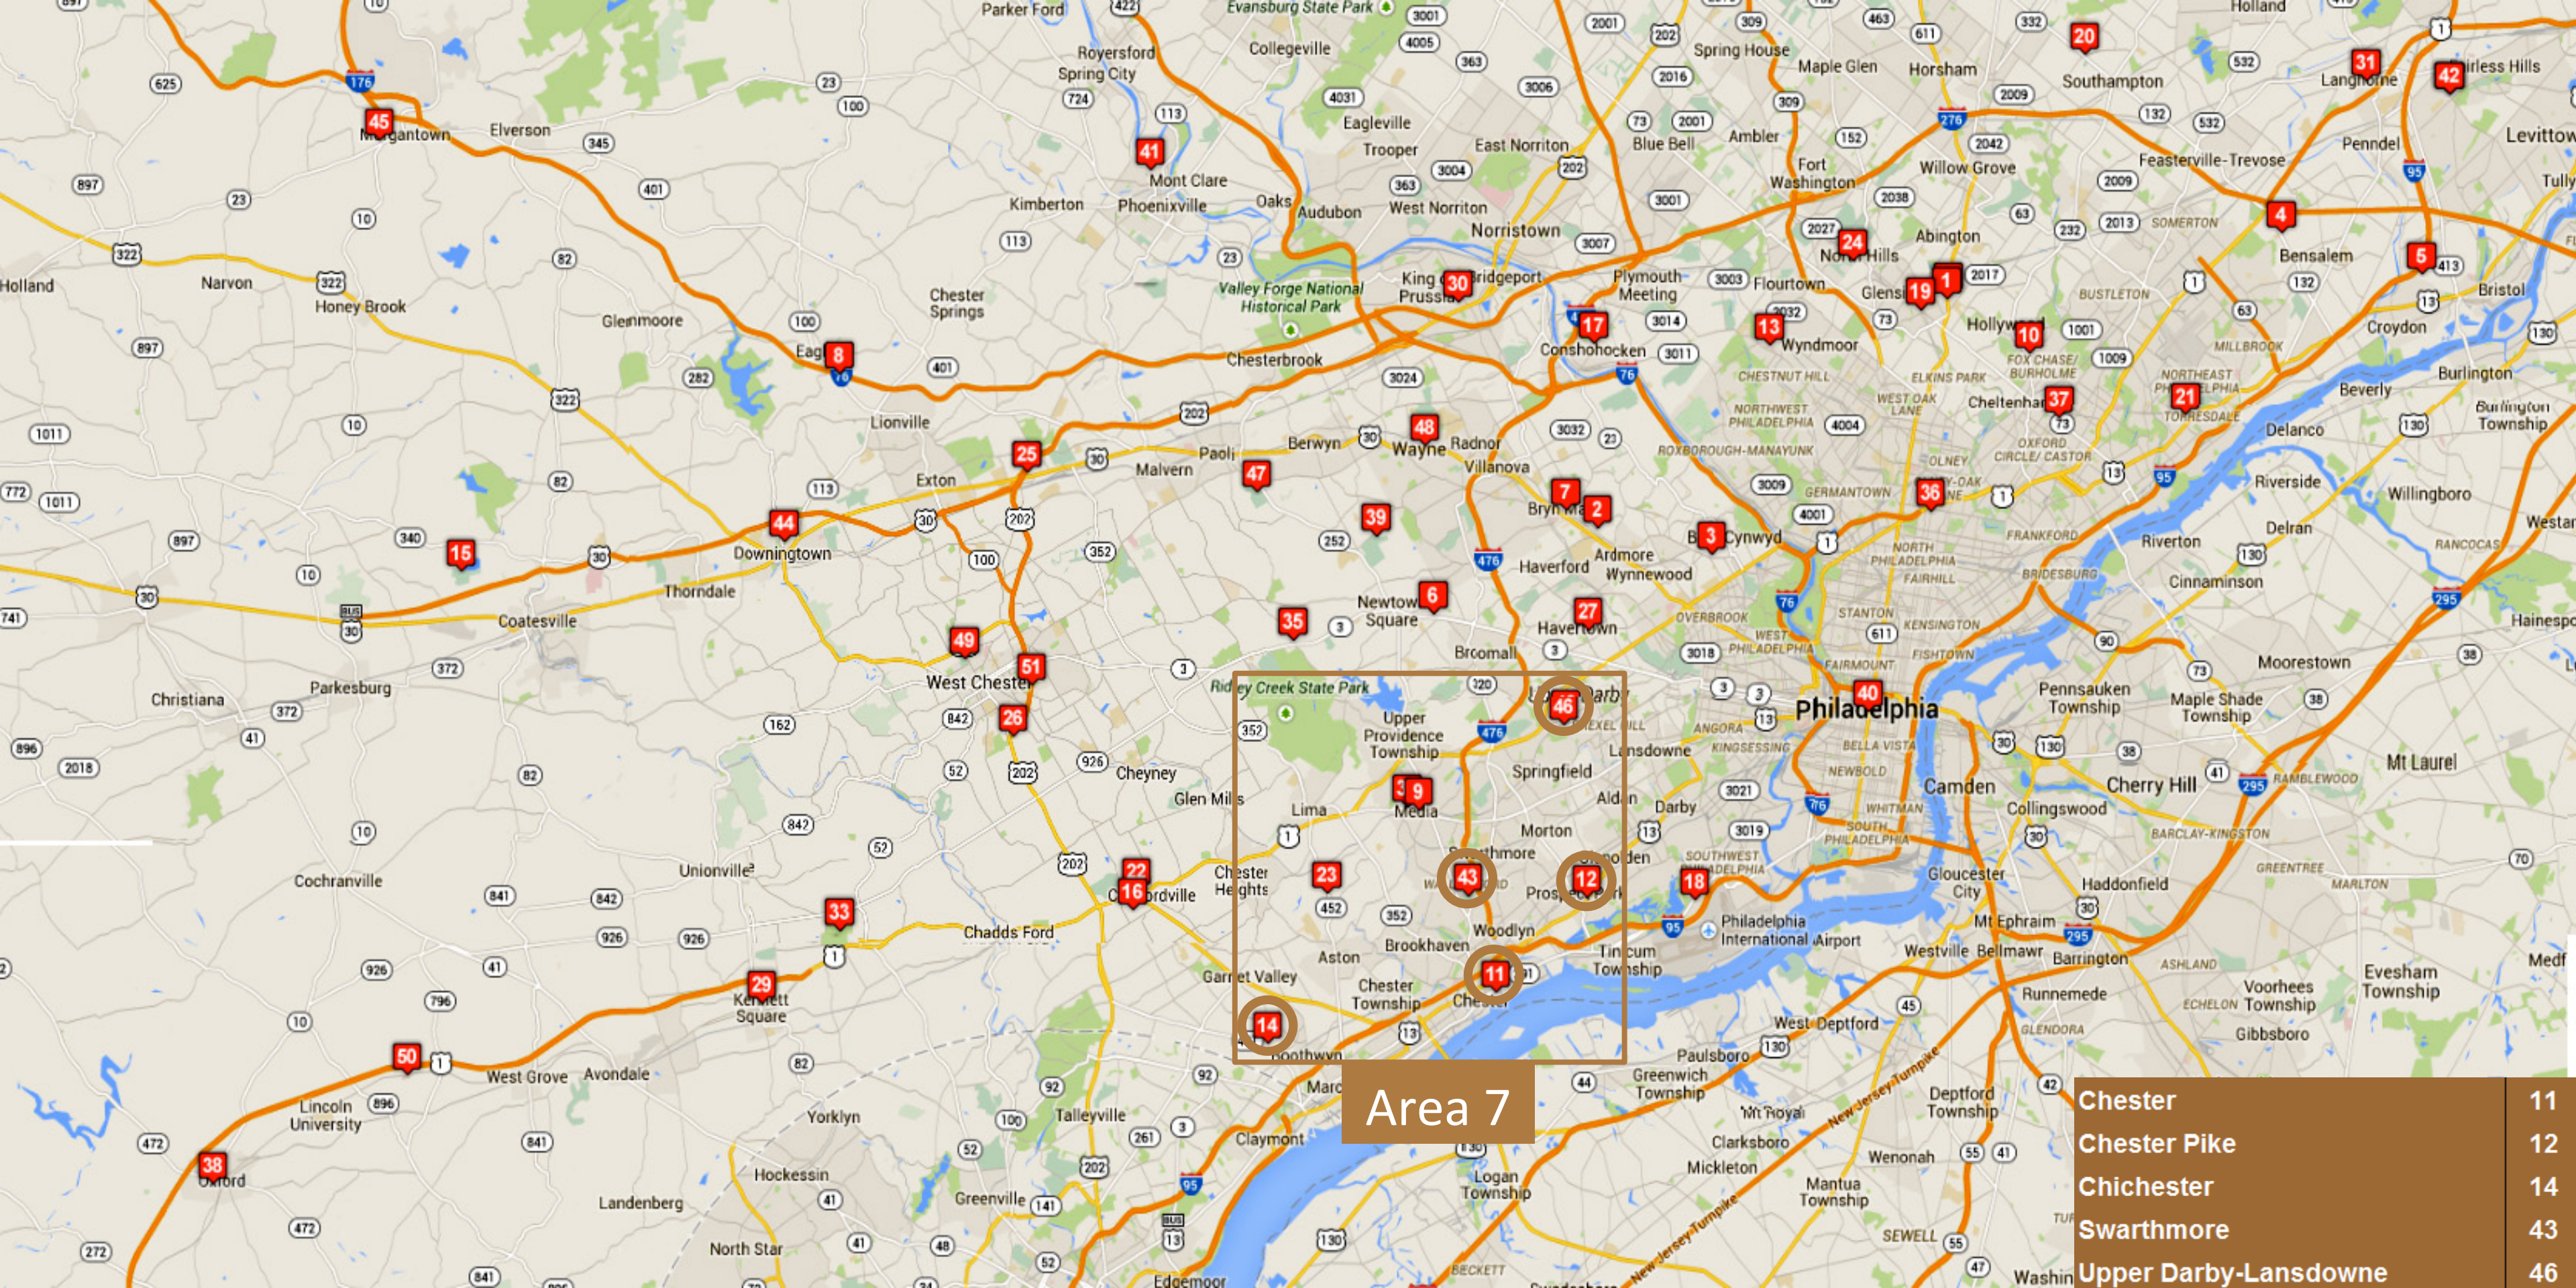

Area 9

Area 1

Bensalem	4
Bristol	5
Feasterville	20
Langhorne	31
Levittown-Fairless Hills	32
Shady Brook	42

Area 4

Ardmore	2
Bala Cynwyd-Narberth	3
Broomall	6
Bryn Mawr	7
Haverford Township	27
Wayne	48

Area 5

Central Delaware County	9
King of Prussia	30
Media	34
Newtown Square	35
Paoli-Malvern-Berwyn	39
Upper Main Line (Berywn-Paoli)	47

Area 6

Central Chester County	8
Coatesville	15
Great Valley (Exton-Frazer)	25
Phoenixville	41
Thorndale	44

Area 7

Chester	11
Chester Pike	12
Chichester	14
Swarthmore	43
Upper Darby-Lansdowne	46

Area 8

Concordville-Chadds Ford	16
Glen Mills	22
Glen Riddle	23
Greater West Chester Sunrise	26
West Chester	49
Westtown-Goshen	51

Area 9

Kennett Square	29
Longwood	33
Oxford	38
Twin Valley	45
West.Grove-Avondale	50